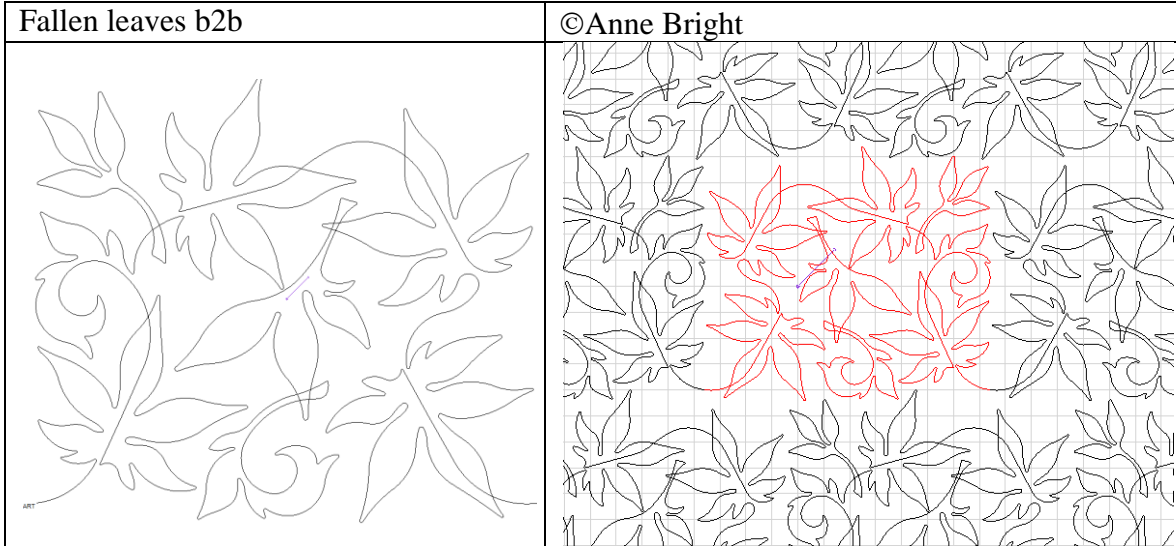

Thread Bear Quilting & Embroidery, LLC
Quilt Pattern Sampler ~ Allover Designs

NEW Samples as of February 2018

194

195

196

197

198

199

200

201

202

Diagonal plaid bias cut	©Patricia Ritter
 <p>START</p> <p>END</p>	 <p>NEXT</p>

202 custom

Diagonal plaid bias cut with custom letter logo	©Patricia Ritter et. al
 <p>START</p> <p>END</p> <p>Note: this design may incur an additional \$10 digitizing fee to add a logo if it is not one I already have.</p>	 <p>NEXT</p>